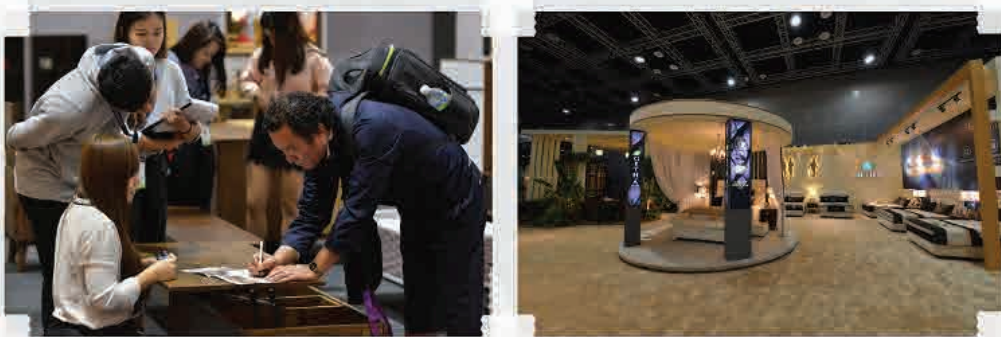

Export Furniture Exhibition, Malaysia
9-12 MARCH 2020
KLCC
www.efe.my

Malaysia's World Class Export Furniture Exhibition

A WORLD BUSINESS ARENA TO ENGAGE YOUR BUSINESS WITH A PRESTIGIOUS ENVIRONMENT

EXPORT FURNITURE EXHIBITION 2020 SPECIAL HIGHLIGHT