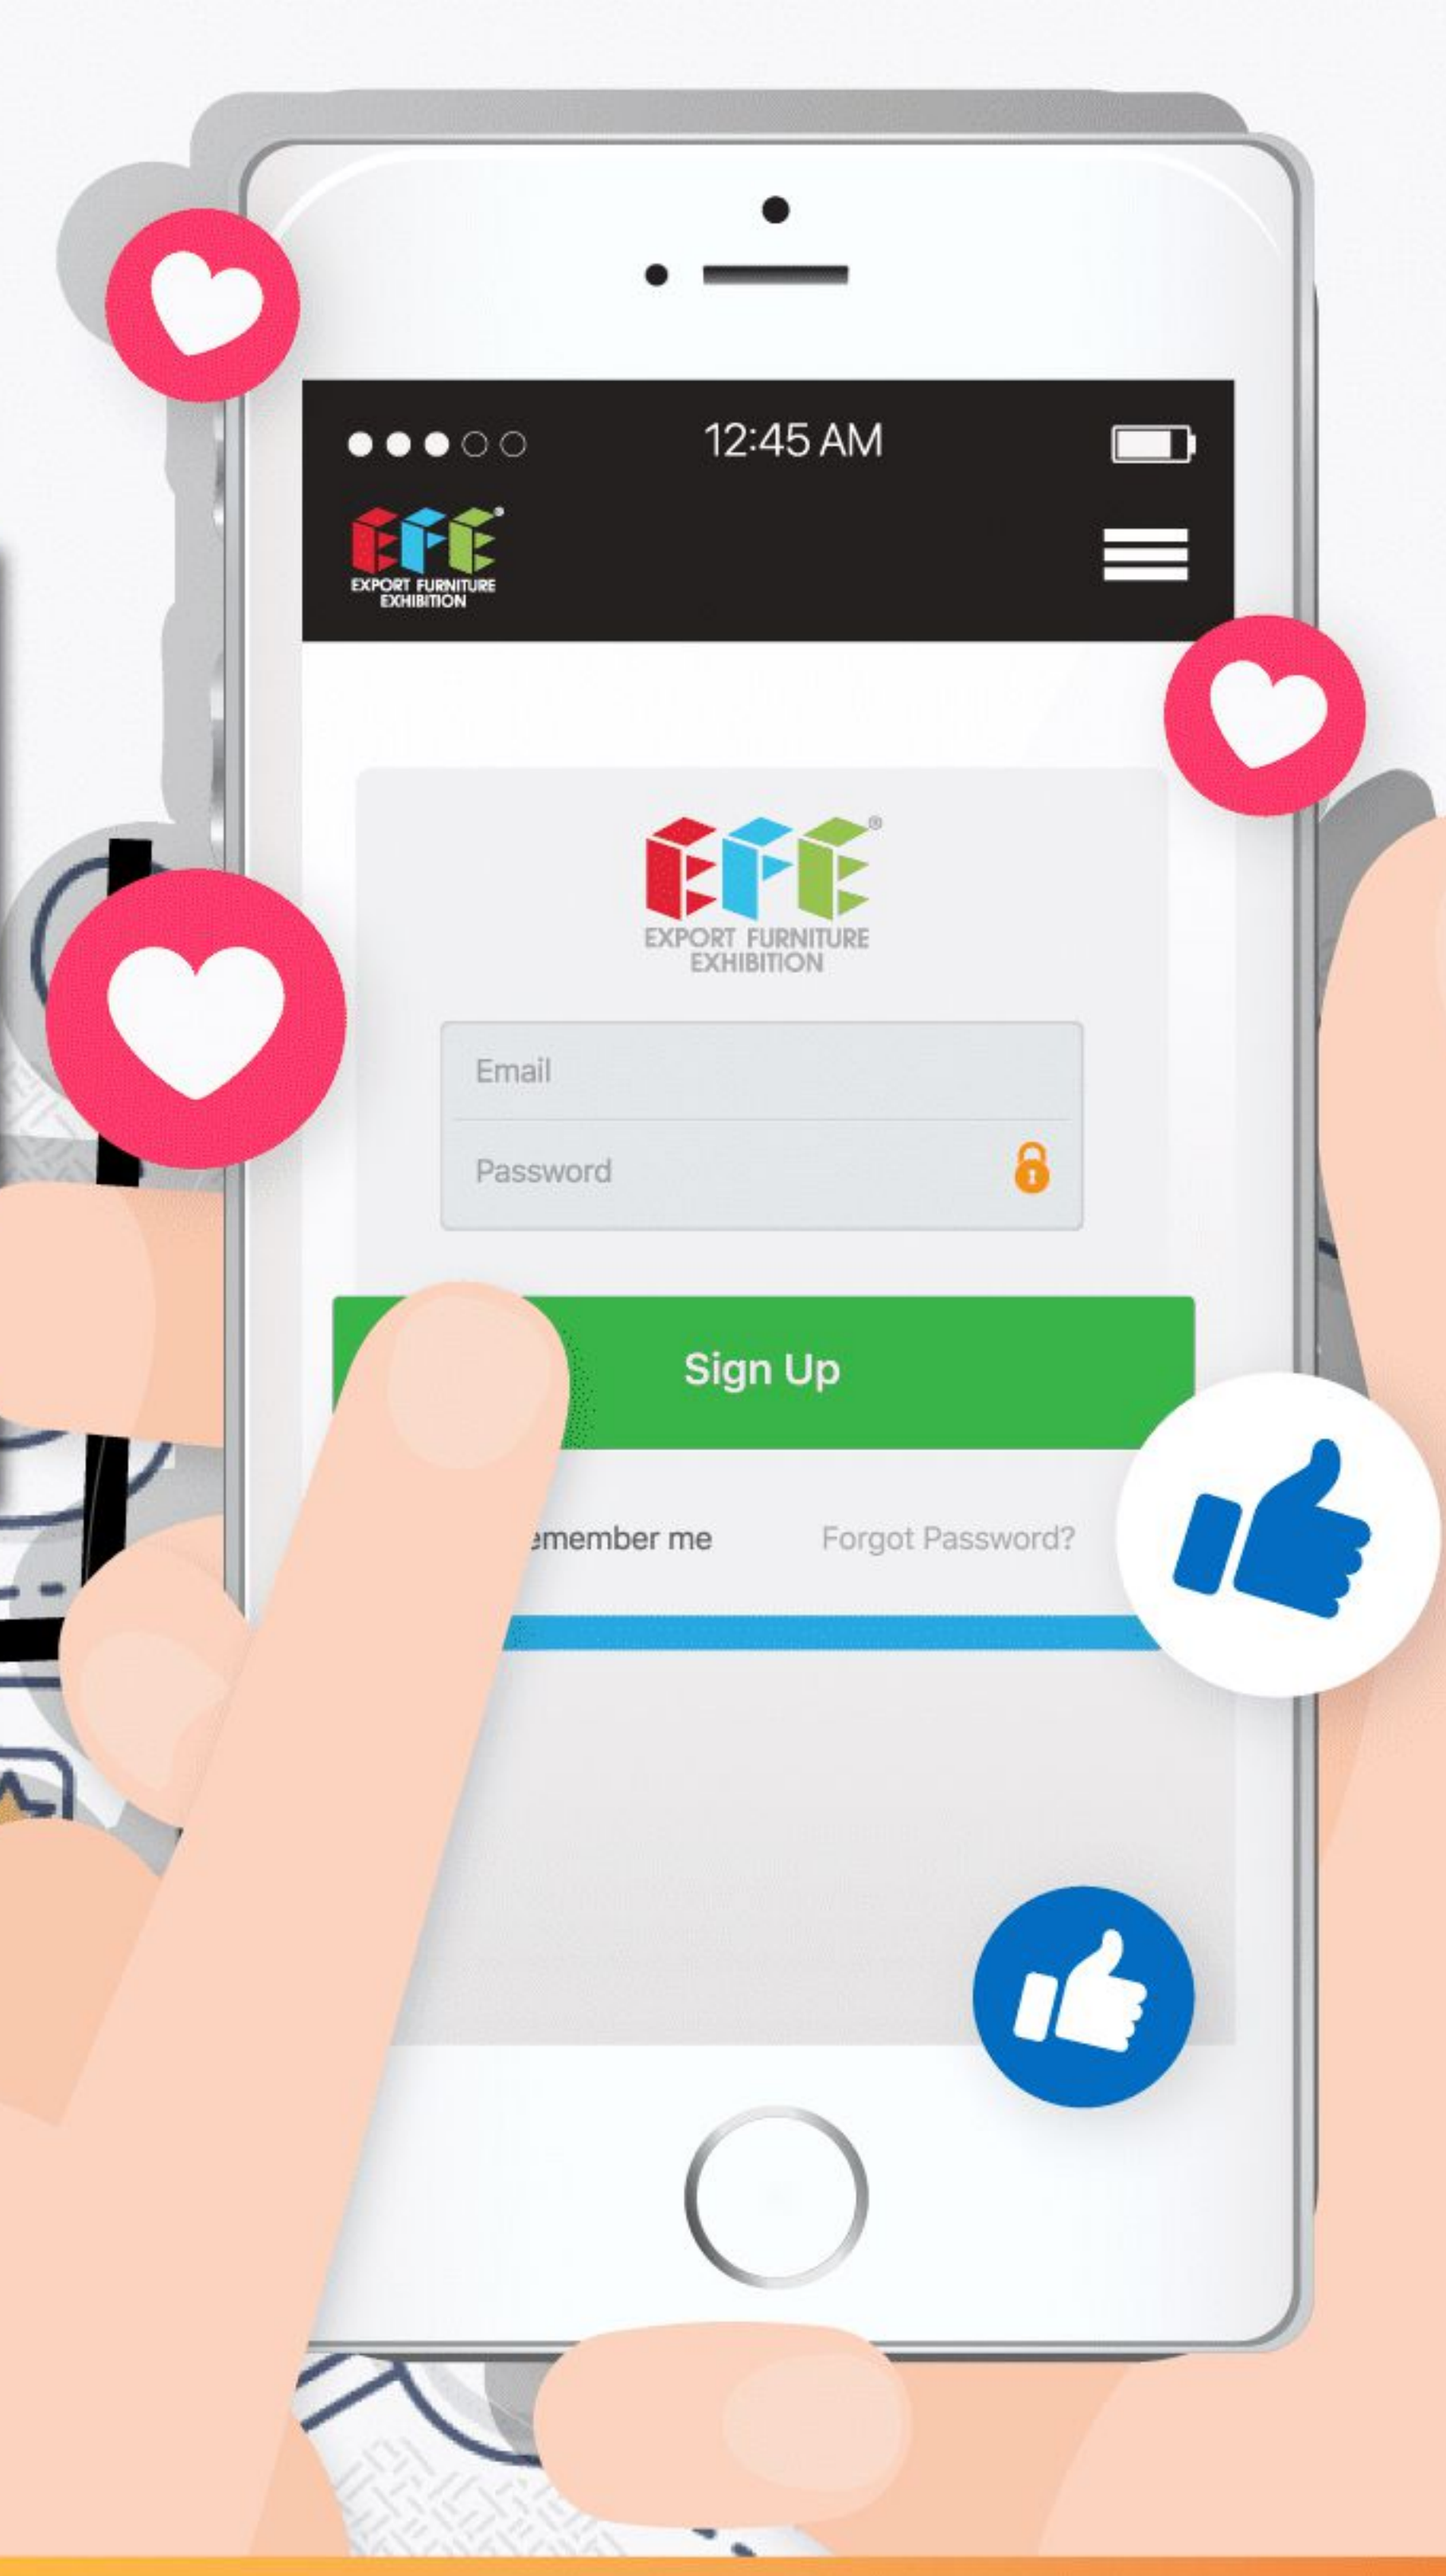

**9-12 MAR 2019**

**KUALA LUMPUR CONVENTION CENTRE MALAYSIA (KLCC)**

**REGISTER EFE LIFETIME QR CODE ONLINE**

**1**

Log on to **www.efe.my** - click on to Register Online & complete your once-in-a-lifetime registration.

**2**

You can save your **QR code** on your mobile phone.

**3**

Scan the **QR code** at the **Self Check-in Kiosk** to collect your badge.

**4**

You can retrieve your **QR code** anytime!

**PROFESSIONAL DESIGNERS PROGRAMME (PDP)**